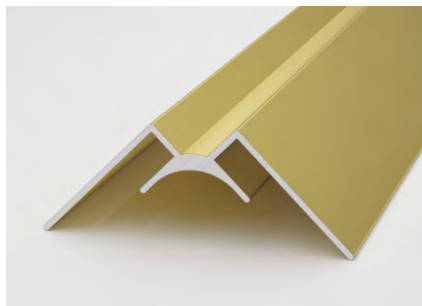

**ENDING PROFILE**

- Product Code: ncprf03
- Width: 10 mm
- Color: Silver / Gold
- Length: 2.7 m

**DIŞ KÖŞE PROFİLİ**

- Ürün kodu: ncprf04
- Genişlik: 16 mm
- Renk: Gümüş / Altın
- Boy: 2,7 m

**EXTERNAL CORNER PROFILE**

- Product Code: ncprf04
- Width: 16 mm
- Color: Silver / Gold
- Length: 2.7 m

**İÇ KÖŞE PROFİLİ**

- Ürün kodu: ncprf05
- Genişlik: 12 mm
- Renk: Gümüş / Altın
- Boy: 2,7 m

**INTERNAL CORNER PROFILE**

- Product Code: ncprf05
- Width: 12 mm
- Color: Silver / Gold
- Length: 2.7 m