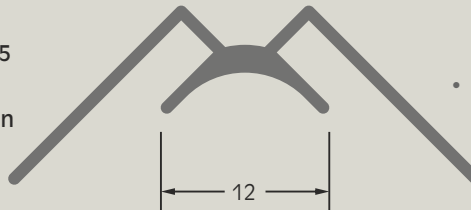

**ENDING PROFILE**

- Product Code: ncprf03
- Width: 10 mm
- Color: Silver / Gold
- Length: 2.7 m

**DIŞ KÖŞE PROFİLİ**

- Ürün kodu: ncprf04
- Genişlik: 16 mm
- Renk: Gümüş / Altın
- Boy: 2,7 m

**EXTERNAL CORNER PROFILE**

- Product Code: ncprf04
- Width: 16 mm
- Color: Silver / Gold
- Length: 2.7 m

**İÇ KÖŞE PROFİLİ**

- Ürün kodu: ncprf05
- Genişlik: 12 mm
- Renk: Gümüş / Altın
- Boy: 2,7 m

**INTERNAL CORNER PROFILE**

- Product Code: ncprf05
- Width: 12 mm
- Color: Silver / Gold
- Length: 2.7 m